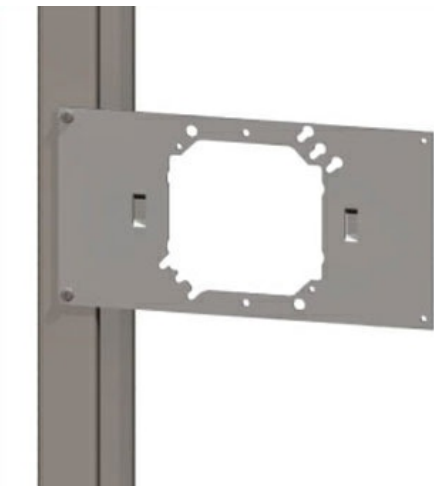

Cablofil
THREE OPENING WALL BRACKET BOX OF 25 [FP211103]
Part No. FP211103

Rough-in is fast and easy with FAS Power. Manufactured floor brackets slide under the sill plate with no vertical measuring needed. Wall brackets with pre-mounted boxes and rings quickly attach to the stud. And for fast job starts, FAS Power products are prepackaged and shipped to the requirements of the contractor. To save time in the planning process, use our online configurator.

Features & Benefits

Use for up to three box installations, check stud spacing before ordering

Specifications

General Info

Product Line	Cablofil	Finish	GS
UPC Number	800388058255	Country Of Origin	United States
Standard	UL Listed		

Dimensions

Product Width US	8.5 in	Product Height US	5.0 in
------------------	--------	-------------------	--------

Buy American Act Compliance

BAA	Yes
-----	-----