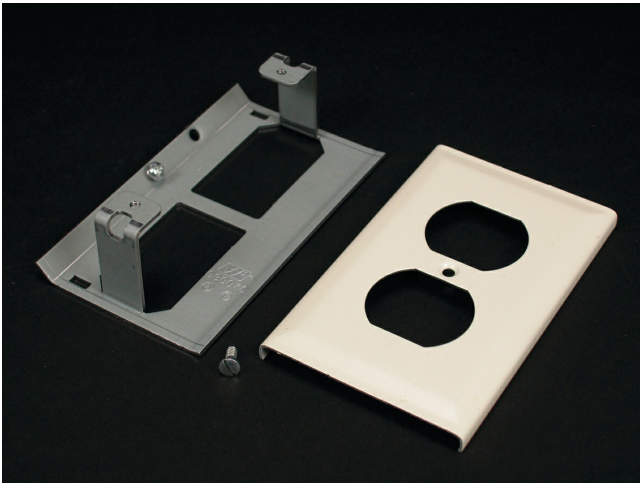

Wiremold
Wiremold 3000 Series Duplex Receptacle Cover, Gray
Part No. G3043BE

The Wiremold 3000 Series Steel Raceway provides wiring capacities for small to medium size installations. Power or data/communication devices can be wired into the raceway for a flush appearance satisfying both aesthetic and functional requirements. The 3000 Series Steel Raceway is ideally suited for wiring applications in frequently changing environments such as labs, hospitals and other industrial applications.

Features & Benefits

For installing commercially available 15A and 20A duplex receptacles. G3007C Device Bracket included. Accepts 106 Frame.

Specifications

General Info

Product Line	Wiremold	Color	Gray
UPC Number	786776088700	Country Of Origin	United States
Application Sector	Commercial	Standard	cULus Listed Surface Metal Raceway: File E41751: Guide RJPR
Type	Raceway		

Dimensions

Product Width US	2.75 in	Product Weight US	6.56 lb
Product Volume US	18.56 cu in	Product Depth US	1.5 in
Product Height US	4.5 in		

Buy American Act Compliance

NAFTA	Yes
-------	-----

Additional Information