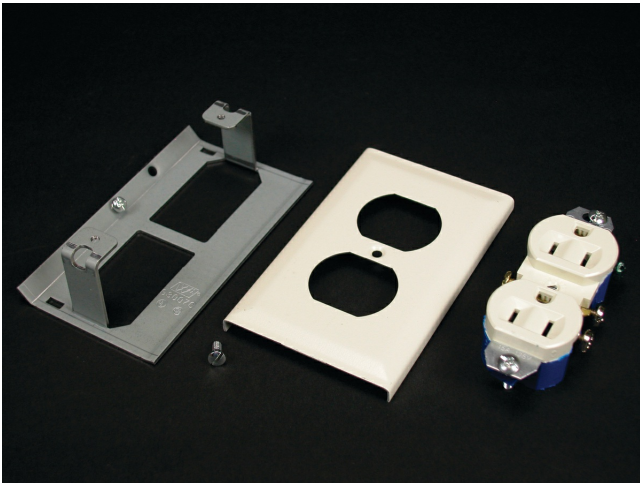

Wiremold
3000 Duplex Grounding Receptacle Cover Fitting
Part No. G3043GE

Installs commercially available 15A-125V (NEMA-15R) grounding receptacles into 3000 Series Raceway. Grounding receptacle included. NOTE: Certified to Canadian Safety Standards for sale in Canada. When ordering these products, change the "V" color prefix to "CV" or the "G" color prefix to "CG" to denote the Canadian versions.

Features & Benefits

Installs commercially available 15A-125V (NEMA-15R) grounding receptacles into 3000 Series Raceway. Grounding receptacle included. NOTE: Certified to Canadian Safety Standards for sale in Canada. When ordering these products, change the "V" color prefix to "CV" or the "G" color prefix to "CG" to denote the Canadian versions.

Specifications

General Info

Product Line	Wiremold	UPC Number	786776088717
Country Of Origin	United States	Application Sector	Commercial
Standard	cULus Listed Raceway:File E4376 Guide RJBT. Fittings: File E41751 Guide RJPR. Base & Blank Cover: Meets Article 386 of NEC. Meets Section 12-600 of CEC.	Type	Raceway

Dimensions

Product Length US 4.5 in

Buy American Act Compliance

NAFTA Yes

Additional Information

RoHS Conformant Yes Product Environmental Profile Yes

Technical Information

Voltage 600.0 V
