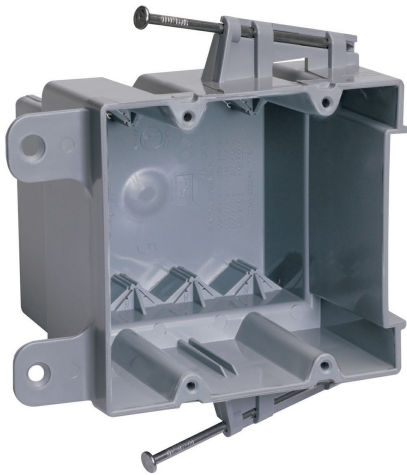

Pass and Seymour
Switch and Outlet Box
Part No. P235RAC

Two-Gang Switch and Outlet Box with captive mounting nails on each end and threaded mounting holes. It has four Auto/Clamps on each end. It is made with durable, impact-resistant thermoplastic. It is easy to install with a rectangular cutout. 100 pack.

Features & Benefits

Innovative extras that cut installation time.

Specifications

General Info

| | | | |
|-------------------|----------------|--------------|---------------|
| Product Line | Pass & Seymour | Color | Gray |
| Country Of Origin | United States | Construction | Thermoplastic |
| Standard | UL Listed | | |

Dimensions

| | |
|----------------|----------|
| Cubic Capacity | 35 cu in |
|----------------|----------|

Listing Agencies / 3rd Party Agencies

| | | | |
|---------------------|--------|--------------|-----|
| cULus ListingNumber | 143222 | cULus Listed | Yes |
|---------------------|--------|--------------|-----|