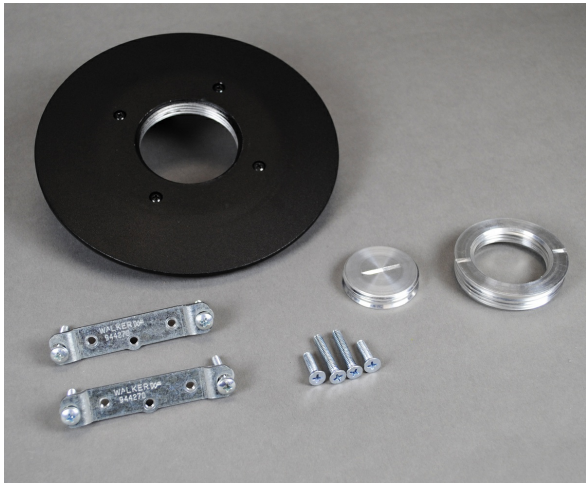

Wiremold
PSRC9 Series 2 (51mm) Flush Furniture Feed Fitting
Part No. PSRC9FF2TCBK

Unit complete with link straps, adapter plate and features concentric screw plugs that allow for 1 1/4" or 2" trade size conduit fitting connection.

Features & Benefits

Unit complete with link straps, adapter plate and features concentric screw plugs that allow for 1 1/4" or 2" trade size conduit fitting connection.

Specifications

General Info

Product Line	Wiremold	UPC Number	786564009054
Country Of Origin	Mexico	Construction	Assembled
Application Sector	Commercial	Standard	cULus Listed Underfloor Raceway Fittings: File E11912 Guide RQKX Meets Articles 390 of NEC