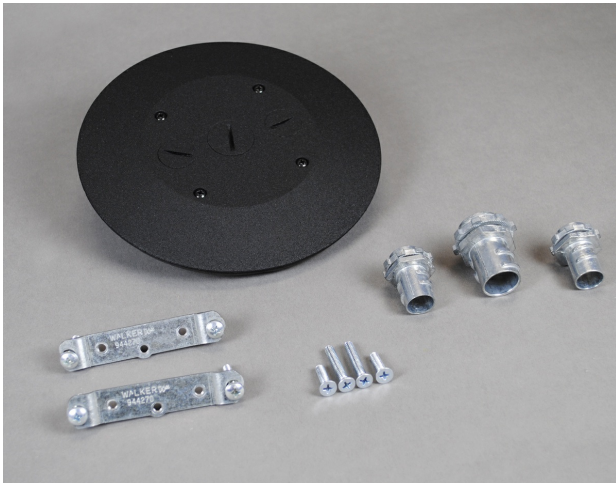

Wiremold
PSRC9 Series Flush Furniture Feed Fitting
Part No. PSRC9FFTCAL

Unit complete with link straps, adapter plate and conduit assembly featuring (1) 3/4" trade size and (2) 1/2" trade size conduit connectors and closure plugs.

Features & Benefits

Unit complete with link straps, adapter plate and conduit assembly featuring (1) 3/4" trade size and (2) 1/2" trade size conduit connectors and closure plugs.

Specifications

General Info

Product Line	Wiremold	UPC Number	786564009108
Country Of Origin	Mexico	Construction	Assembled
Application Sector	Commercial	Standard	cULus Listed Underfloor Raceway Fittings: File E11912 Guide RQKX Meets Articles 390 of NEC