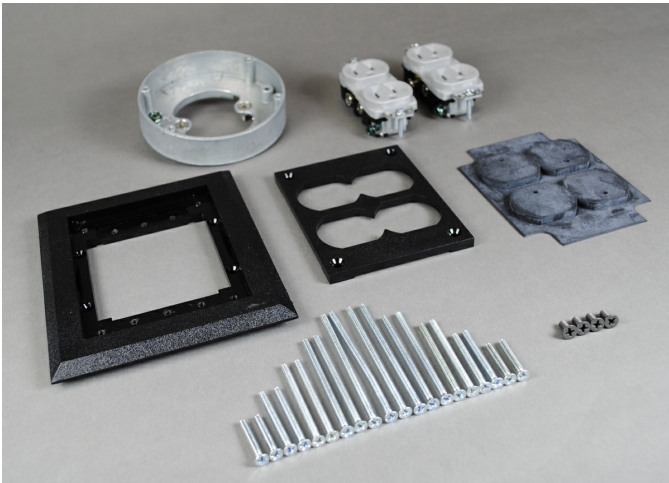

Wiremold  
Source I Double Duplex Power Activation  
Part No. S175BLK

Double duplex black polycarbonate assembly, 7/8" to 3 3/8" [22.2mm to 86mm] concrete topping. 15A, 125V receptacles included.

## Features & Benefits

Double duplex black polycarbonate assembly, 7/8" to 3 3/8" [22.2mm to 86mm] concrete topping. 15A, 125V receptacles included.

### General Info

Product Line	Wiremold	UPC Number	786564282174
Country Of Origin	Mexico	Construction	Not Assembled
Application Sector	Commercial	Standard	cULus Listed Underfloor Raceway Fittings: File E11912 Guide RQKX Meets Articles 390 of NEC