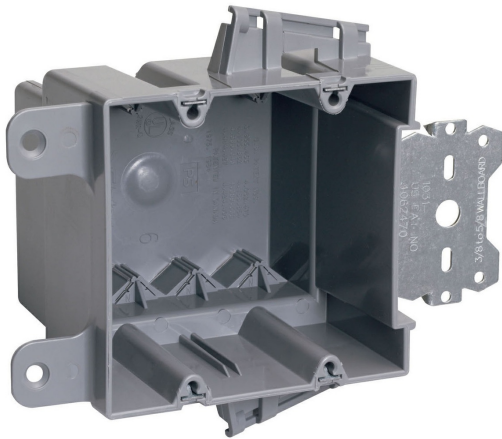

Pass and Seymour  
**Wood and Steel Stud Bracket Box with Quick/Click**  
Part No. S235S50AC

Double Gang, Wood and Steel Stud Bracket Box with Quick/Click, 3/8-inch offset for wood and steel stud mounting. Four Auto/Clamps on each end. For use with 3/8-inch to 5/8-inch wallboard. 50 pack.

## Features & Benefits

Available in single, two, three, four gang and 4 inch square boxes.

Single gang include Quick/Entry feature.

Unique offset tab assures proper alignment to wall face.

Can be used for steel, aluminum, or wooden studs.

Molded of high-impact thermoplastic.

Two, three and four gang boxes and 4 inch square include exclusive Auto/Clamp feature.

Quick/Click feature offers fast and dependable installation of devices (single, two, three, and four gang).

Available with 3/8 inch offsets.

Can be installed on steel studs with most standard crimping tools in addition to CT1 Crimping Tool.