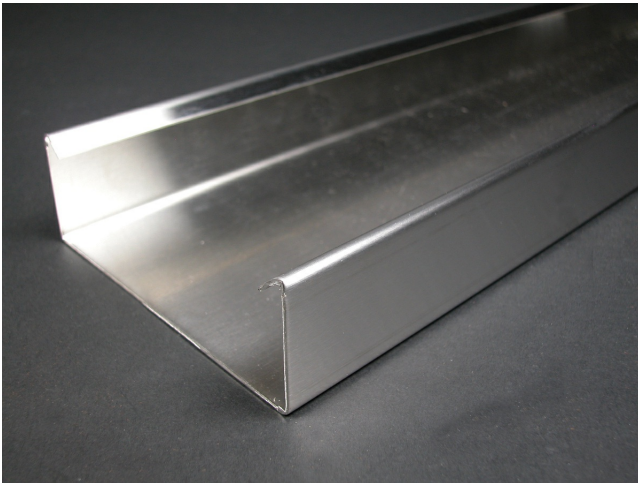

Wiremold
Wiremold S4000 Series Raceway Base in Stainless Steel
Part No. S4000B

The Wiremold 4000 Series Raceway is the workhorse of surface cable raceway systems. The multiple channel cable raceway can be divided for multi-service applications and is ideal for all applications requiring a large cable capacity dual service steel raceway. Commercial, institutional and industrial applications all benefit from the Wiremold 4000 Series rigid steel construction and durable Ivory ScuffCoat finish. The Wiremold 4000 Series Raceway is also ideal for municipalities that require either all steel construction or prohibit nonmetallic cable management systems.

Features & Benefits

This product meets the material restrictions of RoHS

Specifications

General Info

Product Line	Wiremold	Color	Silver
UPC Number	786776189889	Country Of Origin	United States
Application Sector	Commercial	Standard	cULus Listed Surface Metal Raceway: File E4376: Guide RJBT/RJBT7
Type	Raceway		

Dimensions

Product Width US	120.0 in	Product Weight US	76.4 lb
Product Volume US	1995.0 cu in	Product Depth US	3.5 in
Product Height US	4.75 in		

Listing Agencies / 3rd Party Agencies

cULus ListingNumber	E4376	cULus Listed	Yes
---------------------	-------	--------------	-----