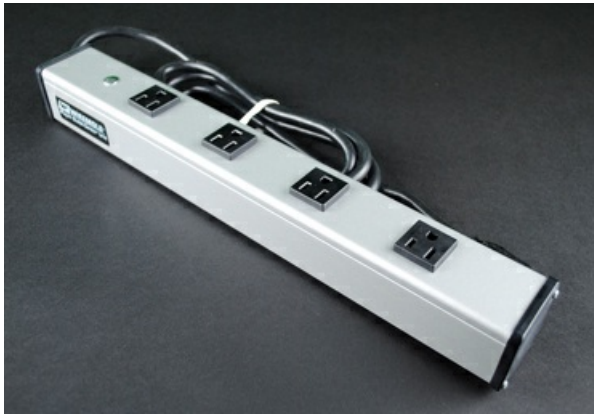

**Wiremold**  
**Plug-In Outlet Center Unit / 120V/15A/4 O/L /6' cord**  
Part No. UL1090BC

Four outlets, rugged gray aluminum housing, 15A, receptacles rotated 90 degrees and spaced to accommodate transformers. 6' (1.8m) 14/3 SJT black cord with NEMA5-15 plug. Length 16" (406mm). Receptacle center-to-center 3" (76mm). Snap-on, slide-off mounting.

## Features & Benefits

Four outlets, rugged gray aluminum housing, 15A, receptacles rotated 90 degrees and spaced to accommodate transformers. 15' (4.6m) 14/3 SJT black cord with NEMA5-15 plug. Length 16" (406mm). Receptacle center-to-center 3" (76mm). Snap-on, slide-off mounting.

### Dimensions

Product Width US	2.0 in	Product Depth US	1.89 in
Product Length US	16.0 in		