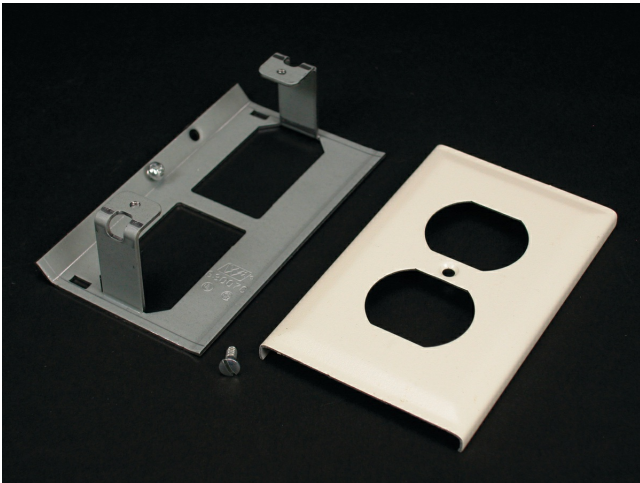

Wiremold  
Wiremold 3000 Series Duplex Receptacle Cover Fitting, Ivory  
Part No. V3043BE

The Wiremold 3000 Series Steel Raceway provides wiring capacities for small to medium size installations. Power or data/communication devices can be wired into the raceway for a flush appearance satisfying both aesthetic and functional requirements. The 3000 Series Steel Raceway is ideally suited for wiring applications in frequently changing environments such as labs, hospitals and other industrial applications.

## Features & Benefits

The Wiremold 3000 Series Steel Raceway provides wiring capacities for small to medium size installations. Power or data/communication devices can be wired into the raceway for a flush appearance satisfying both aesthetic and functional requirements. The 3000 Series Steel Raceway is ideally suited for wiring applications in frequently changing environments such as labs, hospitals and other industrial applications.

### Dimensions

Product Width US	2.75 in	Product Weight US	0.3 lb
Product Volume US	18.56 cu in	Product Depth US	1.5 in
Product Height US	4.5 in		