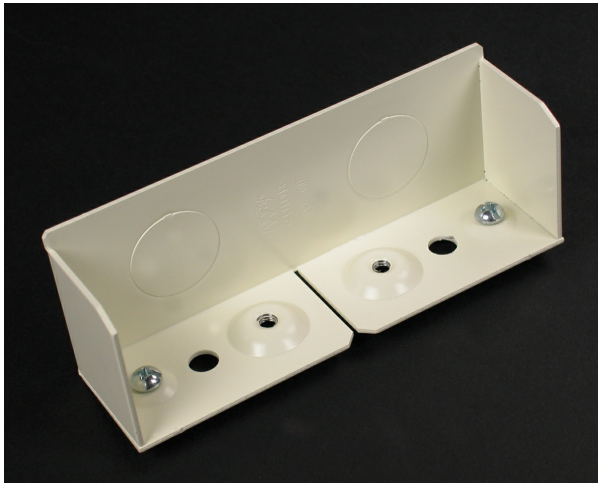

Wiremold
Wiremold 4000 Series Blank End Fitting, Ivory
Part No. V4010B

The Wiremold 4000 Series Raceway is the workhorse of surface cable raceway systems. The multiple channel cable raceway can be divided for multi-service applications and is ideal for all applications requiring a large cable capacity dual service steel raceway. Commercial, institutional and industrial applications all benefit from the Wiremold 4000 Series rigid steel construction and durable Ivory ScuffCoat finish. The Wiremold 4000 Series Raceway is also ideal for municipalities that require either all steel construction or prohibit nonmetallic cable management systems.

Features & Benefits

This product meets the material restrictions of RoHS

Specifications

General Info

Product Line	Wiremold	Color	Ivory
UPC Number	786776080506	Country Of Origin	United States
Application Sector	Commercial	Standard	cULus Listed Surface Metal Raceway: File E41751: Guide RJPR/RJPR7
Type	Raceway		

Dimensions

Product Width US	4.63 in	Product Weight US	0.23 lb
Product Volume US	11.18 cu in	Product Depth US	1.38 in
Product Height US	1.75 in		

Listing Agencies / 3rd Party Agencies

cULus ListingNumber	E41751	cULus Listed	Yes
---------------------	--------	--------------	-----