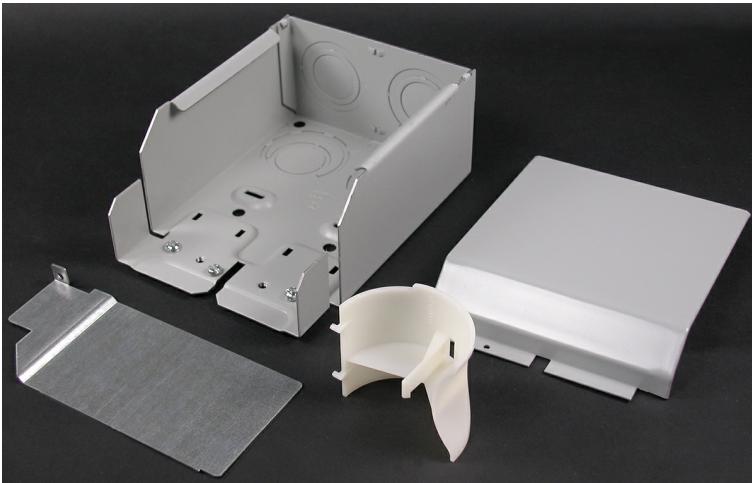

Wiremold
Wiremold 4000 Series Entrance End Fitting, Ivory
Part No. V4010DFO

The Wiremold 4000 Series Raceway is the workhorse of surface cable raceway systems. The multiple channel cable raceway can be divided for multi-service applications and is ideal for all applications requiring a large cable capacity dual service steel raceway. Commercial, institutional and industrial applications all benefit from the Wiremold 4000 Series rigid steel construction and durable Ivory ScuffCoat finish. The Wiremold 4000 Series Raceway is also ideal for municipalities that require either all steel construction or prohibit nonmetallic cable management systems.

Features & Benefits

This product meets the material restrictions of RoHS

Specifications

General Info

Product Line	Wiremold	Color	Ivory
UPC Number	786776014785	Country Of Origin	United States
Application Sector	Commercial	Standard	cULus Listed Surface Metal Raceway: File E41751: Guide RJPR/RJPR7
Type	Raceway		

Dimensions

Product Width US	6.63 in	Product Weight US	1.8 lb
Product Volume US	95.47 cu in	Product Depth US	2.88 in
Product Height US	5.0 in		

Listing Agencies / 3rd Party Agencies

cULus ListingNumber	E41751	cULus Listed	Yes
---------------------	--------	--------------	-----