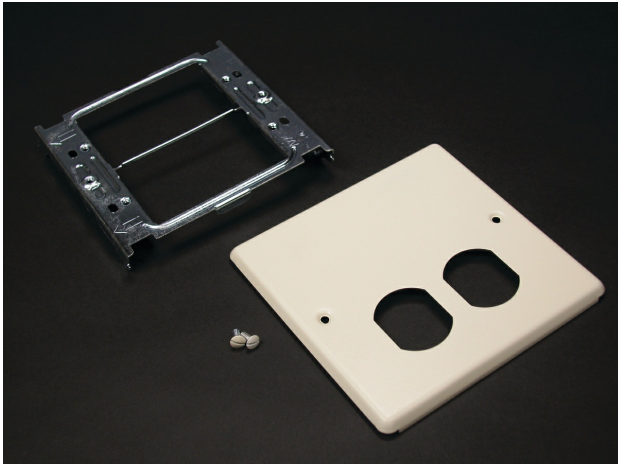

Wiremold
Wiremold 4047 Series Two-Gang Cover One Duplex Receptacle Fitting, Ivory
Part No. V4047BX

The Wiremold 4000 Series Raceway is the workhorse of surface cable raceway systems. The multiple channel cable raceway can be divided for multi-service applications and is ideal for all applications requiring a large cable capacity dual service steel raceway. Commercial, institutional and industrial applications all benefit from the Wiremold 4000 Series rigid steel construction and durable Ivory ScuffCoat finish. The Wiremold 4000 Series Raceway is also ideal for municipalities that require either all steel construction or prohibit nonmetallic cable management systems.

Features & Benefits

This product meets the material restrictions of RoHS

Specifications

General Info

Product Line	Wiremold	Color	Ivory
UPC Number	786776050851	Country Of Origin	United States
Application Sector	Commercial	Standard	cULus Listed Surface Metal Raceway: File E41751: Guide RJPR
Type	Raceway		

Dimensions

Product Width US	4.75 in	Product Weight US	0.35 lb
Product Volume US	17.81 cu in	Product Depth US	0.75 in
Product Height US	5.0 in		

Buy American Act Compliance

NAFTA	Yes
-------	-----

Additional Information