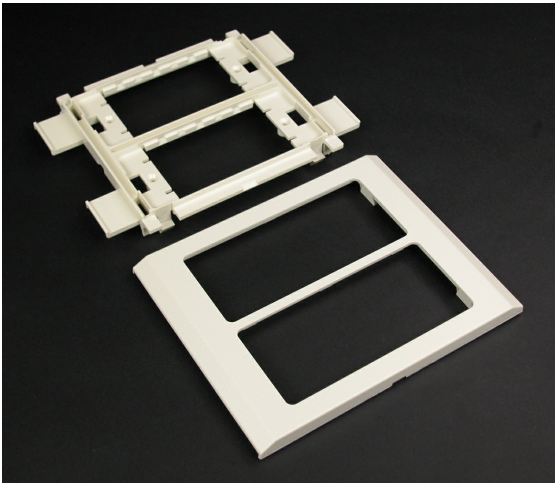

Wiremold
Wiremold 4000 Series Device Mounting Bracket Fitting, Ivory
Part No. V4050

The Wiremold 4000 Series Raceway is the workhorse of surface cable raceway systems. The multiple channel cable raceway can be divided for multi-service applications and is ideal for all applications requiring a large cable capacity dual service steel raceway. Commercial, institutional and industrial applications all benefit from the Wiremold 4000 Series rigid steel construction and durable Ivory ScuffCoat finish. The Wiremold 4000 Series Raceway is also ideal for municipalities that require either all steel construction or prohibit nonmetallic cable management systems.

Features & Benefits

This product meets the material restrictions of RoHS

Specifications

General Info

Product Line	Wiremold	Color	Ivory
UPC Number	786776067989	Country Of Origin	United States
Application Sector	Commercial	Standard	cULus Listed Surface Metal Raceway: File E41751: Guide RJPR/RJPR7
Type	Raceway		

Dimensions

Product Width US	5.0 in	Product Weight US	0.16 lb
Product Volume US	30.65 cu in	Product Depth US	1.0 in
Product Height US	6.13 in		

Listing Agencies / 3rd Party Agencies

cULus ListingNumber	E41751	cULus Listed	Yes
---------------------	--------	--------------	-----