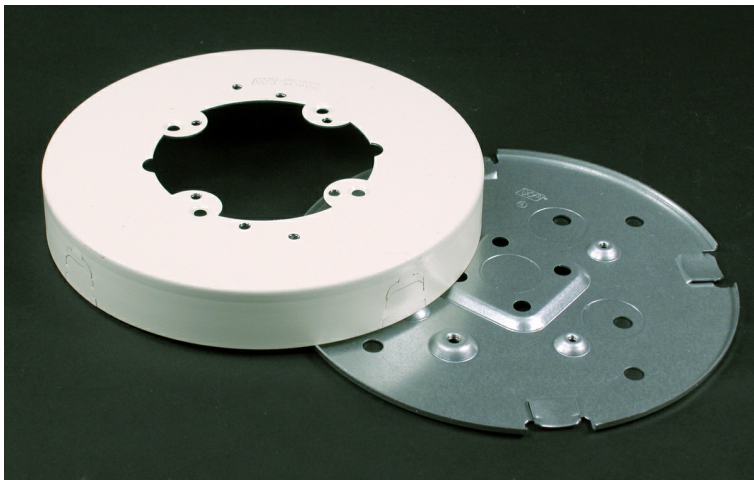

Wiremold
Wiremold 500/700 Series Solid Base Fixture Box Fitting, Ivory
Part No. V5739

Wiremold 500 Series and 700 Series raceways are ideal for surface mounting small amounts of electrical wiring or communication cables. These rugged raceways offer a low profile appearance which blend with any decor. Available in our exclusive ScuffCoat finish.

Features & Benefits

Used to hang fixtures. Cover accepts devices with mounting screw centers of 2 3/4", 3 1/2", and 4 1/16" (70mm, 89mm, and 103mm). Base has four holes for fixture studs, four 1/2" trade size KOs, and raised section for no-bolt fixture-stud. Use as a junction or pull box with 5736 Blank Cover. Outside diameter 6 3/8" (162mm). NOTE: Certified to Canadian Safety Standards for sale in Canada. When ordering these products, change the "V" color prefix to "VC" or the "WH" color suffix to "WHC" to denote the Canadian versions.

Specifications

General Info

Product Line	Wiremold	Color	Ivory
UPC Number	786776070446	Country Of Origin	United States
Application Sector	Commercial	Standard	cULus Listed Surface Metal Raceway: File E41751: Guide RJPR
Type	Raceway		

Dimensions

Product Width US	6.38 in	Product Weight US	0.8 lb
Product Volume US	31.95 cu in	Product Depth US	1.0 in
Product Height US	6.38 in		

Buy American Act Compliance

NAFTA	Yes
-------	-----

Additional Information