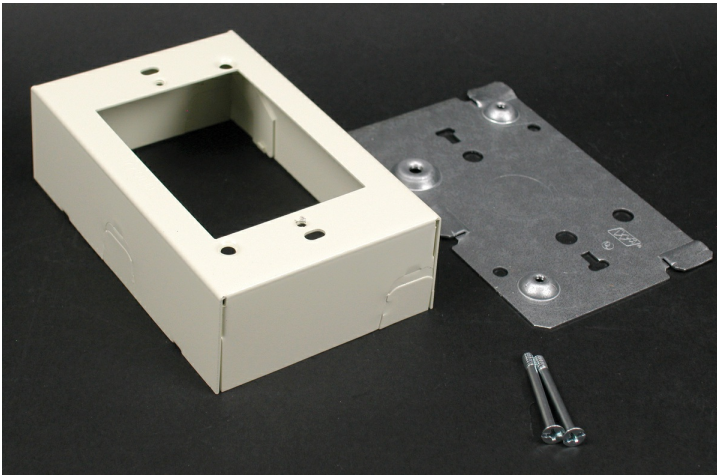

**Wiremold**  
**Wiremold 500/700 Series Switch and Receptacle Box Fitting, Ivory**  
Part No. V5741

Wiremold 500 Series and 700 Series raceways are ideal for surface mounting small amounts of electrical wiring or communication cables. These rugged raceways offer a low profile appearance which blend with any decor. Available in our exclusive ScuffCoat finish.

## Features & Benefits

This product meets the material restrictions of RoHS

### General Info

Product Line	Wiremold	Color	Ivory
UPC Number	786776070460	Country Of Origin	United States
Application Sector	Commercial	Standard	cULus Listed Surface Metal Raceway: File E41751: Guide RJPR
Type	Raceway		

### Dimensions

Product Width US	4.75 in	Product Weight US	0.44 lb
Product Volume US	21.38 cu in	Product Depth US	1.5 in
Product Height US	3.0 in		