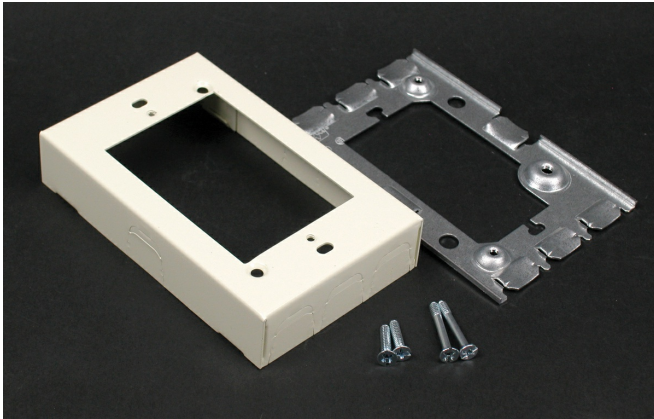

Wiremold
Wiremold 500/700 Series Single-Gang Flush Type Extension Adapter Fitting, Ivory
Part No. V5751

Wiremold 500 Series and 700 Series raceways are ideal for surface mounting small amounts of electrical wiring or communication cables. These rugged raceways offer a low profile appearance which blend with any decor. Available in our exclusive ScuffCoat finish.

Features & Benefits

This product meets the material restrictions of RoHS

Specifications

General Info

Product Line	Wiremold	Color	Ivory
UPC Number	786776070590	Application Sector	Commercial
Standard	cULus Listed Surface Metal Raceway: File E41751: Guide RJPR	Type	Raceway

Dimensions

Product Width US	4.75 in	Product Weight US	0.35 lb
Product Volume US	14.25 cu in	Product Depth US	1.0 in
Product Height US	3.0 in		

Listing Agencies / 3rd Party Agencies

cULus Listed	Yes
--------------	-----