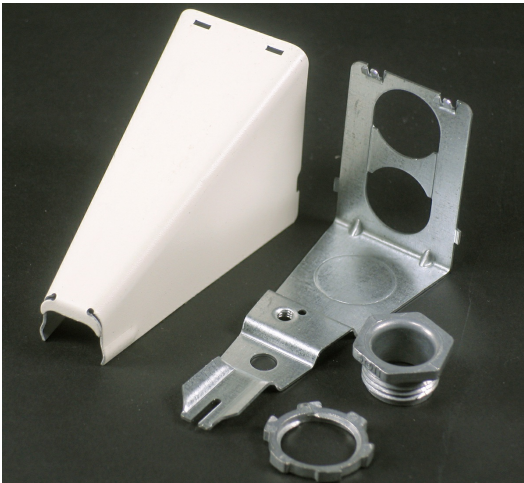

Wiremold
Wiremold 500/700 Series Adjustable Offset Connector Fitting, Ivory
Part No. V5786

Wiremold 500 Series and 700 Series raceways are ideal for surface mounting small amounts of electrical wiring or communication cables. These rugged raceways offer a low profile appearance which blend with any decor. Available in our exclusive ScuffCoat finish.

Features & Benefits

Eliminates offsetting raceway when connecting to surface type panel boxes.

Specifications

General Info

Product Line	Wiremold	Color	Ivory
UPC Number	786776070644	Country Of Origin	United States
Application Sector	Commercial	Standard	cULus Listed Surface Metal Raceway: File E41751: Guide RJPR/RJPR7
Type	Raceway		

Dimensions

Product Width US	2.25 in	Product Weight US	0.24 lb
Product Volume US	13.1 cu in	Product Depth US	1.5 in
Product Height US	3.88 in		

Listing Agencies / 3rd Party Agencies

cULus ListingNumber	E41751	cULus Listed	Yes
---------------------	--------	--------------	-----