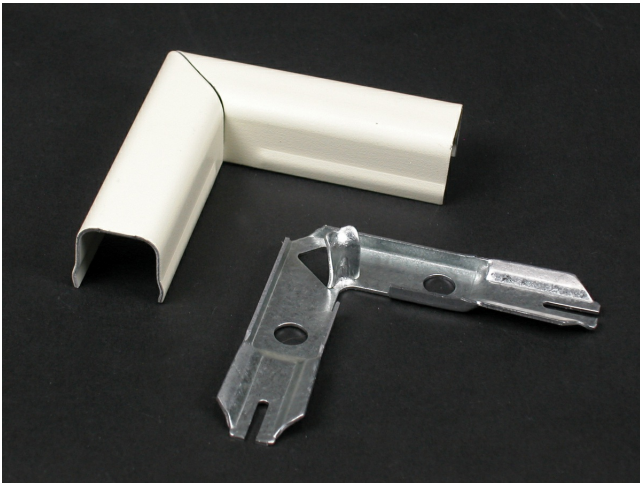

Wiremold
Wiremold 700 Series Flat Elbow Fitting, Ivory
Part No. V711

Wiremold 700 Series is ideal for surface mounting small amounts of electrical wiring or communication cables. This rugged raceway offers a low profile appearance which blend with any decor. Available in our exclusive ScuffCoat finish.

Features & Benefits

Wiremold 700 Series is ideal for surface mounting small amounts of electrical wiring or communication cables. This rugged raceway offers a low profile appearance which blend with any decor. Available in our exclusive ScuffCoat finish.

Specifications

General Info

Product Line	Wiremold	Color	Ivory
UPC Number	786776070224	Country Of Origin	United States
Application Sector	Commercial	Standard	cULus Listed Surface Metal Raceway: File E41751: Guide RJPR/RJPR7
Type	Raceway		

Dimensions

Product Width US	2.88 in	Product Weight US	0.13 lb
Product Volume US	7.3 cu in	Product Depth US	0.88 in
Product Height US	2.88 in		

Listing Agencies / 3rd Party Agencies

cULus ListingNumber	E41751	cULus Listed	Yes
---------------------	--------	--------------	-----