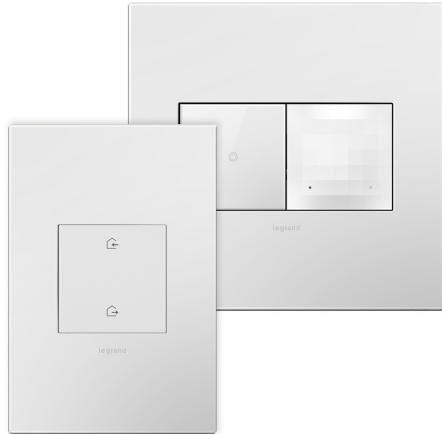

adorne Collection
adorne® Smart Switch With Netatmo Starter Kit, White
Part No. WNAH10KITW1

The smartest way to take control of lights and power, optimized for whole home use. Smart Lighting lets you set the exact lighting you need, from anywhere, adding safety and convenience to your home. And delivering it all with unprecedented range and reliability, adorne® with Netatmo leverages leading Netatmo technology to provide an ideal solution for larger homes with many smart products. This starter kit comes with a Smart Surface-Mount Gateway to establish the robust and dedicated mesh network, a Smart Switch and a Home/Away Wireless Smart Switch.

Features & Benefits

The foundation of the adorne with Netatmo solution, the in-wall Gateway easily replaces an existing switch or outlet to provide a discreet hub for a home's smart lighting control.

Ensures ultra-reliable performance through a robust and dedicated mesh-network.

More color options available to fit any style, including finishes to match current hardware and lighting trends.

Complete the look with a stunning, screwless adorne® Wall Plate, not included. Available in a range of contemporary colors and finishes. Coordinate with other designer switches & outlets.

Specifications

General Info

Product Line	Pass & Seymour	Color	White
Finish	Matte	Country Of Origin	China
Features	Smart Lighting, Wireless, With Netatmo	Switch Type	Touch
Number of Switches	1	Works With	Amazon Alexa, Apple Home Kit, Google Assistant