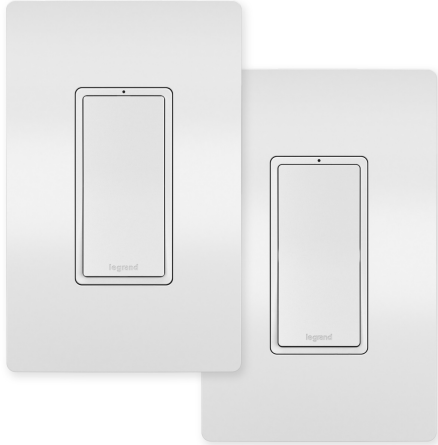

radiant Collection
radiant® Easy 3-Way Switch Kit, White
Part No. WNREZK10WH

This kit uses a wireless switch to easily add control of a light or fixture from a second location, even in rooms or locations currently without 3-way wiring.

Simply replace the existing light switch with the kit's radiant® Switch (wired), then use the included battery-powered radiant® Wireless Switch to add another point of control wherever it is desired. The Wireless Switch mounts to any wall or surface – without cutting, wiring or tools – using the provided adhesive. The kit's devices come pre-paired to enable multi-location control in seconds.

Made exclusively for use with screwless Wall Plates from the radiant® Collection, sold separately.

Features & Benefits

Uses wireless switch to easily add control of a light from a second location.

Ready to install, no configuration needed.

Screwless Wall Plates included. Coordinate with other designer switches and outlets from the radiant® Collection for a cohesive, sophisticated look.

Specifications

General Info

Product Line	Pass & Seymour	Color	White
Finish	Matte	Country Of Origin	China
Number of Switches	1	Works With	Netatmo
Application Sector	Residential/Commercial	Standard	RoHS, FCC, cULus
Warranty Type	1-Year	Type	Switch