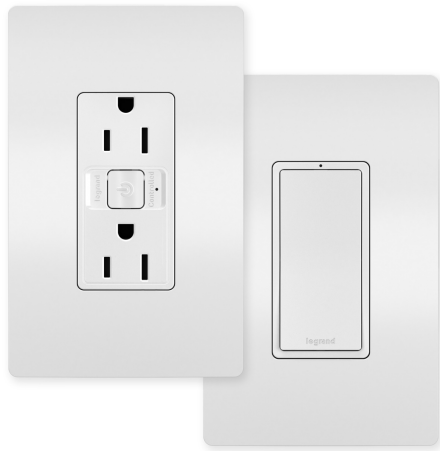

radiant Collection
radiant® Easy Switched Outlet Kit, White
Part No. WNREZK15WH

This kit uses a wireless switch to easily add on-wall control of an outlet, then simply flip the switch to control a plugged-in lamp or small appliance.

To start, replace an existing outlet with the kit's radiant® 15A Outlet (wired). Then use the included battery-powered radiant® Wireless Switch to add on-wall control wherever it is desired. The Wireless Switch mounts to any wall or surface – without cutting, wiring or tools – using the provided adhesive. The devices come pre-paired, letting you add switch control in seconds.

Want app control? These devices are equipped for enhanced functionality. Simply add a Smart Gateway with Netatmo and use the Legrand Home + Away app to control your lights from anywhere (and much more). For more information visit www.legrand.us/addappcontrol. Made exclusively for use with screwless Wall Plates from the radiant® Collection, sold separately.

Screwless Wall Plates included. Coordinate with other designer switches and outlets from the radiant® Collection for a cohesive, sophisticated look.

Specifications

General Info

Product Line	Pass & Seymour	Color	White
Finish	Matte	Country Of Origin	China
Number of Switches	1	Works With	Netatmo
Application Sector	Residential/Commercial	Standard	RoHS, FCC, cULus