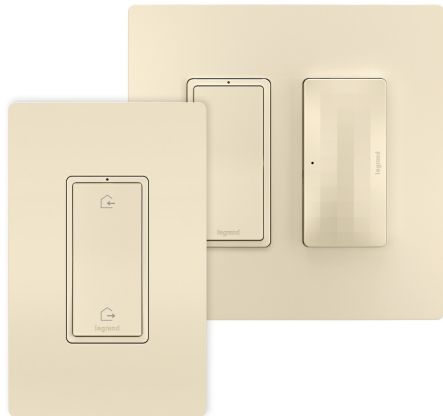

radiant Collection
radiant® Smart Switch With Netatmo Starter Kit, Light Almond
Part No. WNRH10KITLA

The smartest way to take control of lights and power, optimized for larger homes. Smart Lighting lets you set the exact lighting you need, from anywhere, adding safety and convenience to your home. And delivering it all with unprecedented range and reliability, radiant® with Netatmo leverages leading Netatmo technology to provide an ideal solution for larger homes with many smart products. Start with the Smart Gateway to establish a robust and dedicated mesh network, then add smart switches, dimmers and outlets to build a solution that perfectly fits a home's unique space and needs. Options include wireless smart switches and dimmers for easily adding 3-way control.

Features & Benefits

- The foundation of a radiant with Netatmo solution, the in-wall Gateway easily replaces an existing switch or outlet to provide a discreet hub for a home's smart lighting control
  - Ensures ultra-reliable performance through a robust and dedicated mesh-network
- Enables control of a home's smart lighting solutions through the Legrand Home + Control app, allowing for easy scheduling, the creation of groups, setting scenes, managing energy usage and more
  - Compatible with other smart products through Amazon Alexa, Google Assistant and Apple HomeKit, as well as with home automation systems
- Flexibly fits a home's unique needs with a variety of supported smart switches, dimmers and outlets, including wireless switches and dimmers
  - Compatible with all radiant® with Netatmo and adorne® with Netatmo smart devices
- Installs easily in place of an existing single-pole switch or dimmer (neutral wire required). For easy 3-way control, pair with a Wireless Smart Switch with Netatmo
  - Available color options include White, Light Almond and Nickel
- Screwless Wall Plate included. Coordinate with other designer switches and outlets available from the radiant® Collection for a cohesive, sophisticated look
  - Includes Smart Gateway

Specifications

General Info

Product Line	Pass & Seymour	Replaced by Part Number	
Color	Light Almond	Finish	Matte
Country Of Origin	China	Features	Smart Lighting, With Netatmo
Switch Type	Paddle	Number of Switches	1