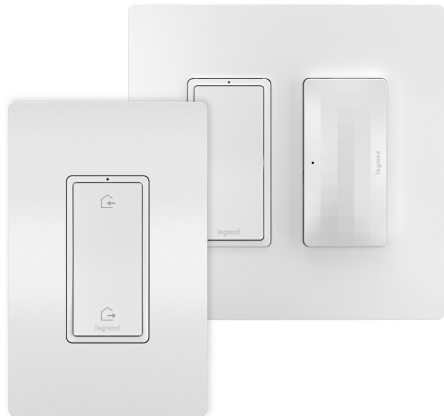

radiant Collection
radiant® Smart Switch With Netatmo Starter Kit, White
Part No. WNRH10KITWH

The smartest way to take control of lights and power, optimized for larger homes. Smart Lighting lets you set the exact lighting you need, from anywhere, adding safety and convenience to your home. And delivering it all with unprecedented range and reliability, radiant® with Netatmo leverages leading Netatmo technology to provide an ideal solution for larger homes with many smart products. Start with the Smart Gateway to establish a robust and dedicated mesh network, then add smart switches, dimmers and outlets to build a solution that perfectly fits a home's unique space and needs. Options include wireless smart switches and dimmers for easily adding 3-way control.

Features & Benefits

- The foundation of a radiant with Netatmo solution, the in-wall Gateway easily replaces an existing switch or outlet to provide a discreet hub for a home's smart lighting control
  - Ensures ultra-reliable performance through a robust and dedicated mesh-network
- Enables control of a home's smart lighting solutions through the Legrand Home + Control app, allowing for easy scheduling, the creation of groups, setting scenes, managing energy usage and more
  - Compatible with other smart products through Amazon Alexa, Google Assistant and Apple HomeKit, as well as with home automation systems
- Flexibly fits a home's unique needs with a variety of supported smart switches, dimmers and outlets, including wireless switches and dimmers
  - Compatible with all radiant® with Netatmo and adorne® with Netatmo smart devices
- Installs easily in place of an existing single-pole switch or dimmer (neutral wire required). For easy 3-way control, pair with a Wireless Smart Switch with Netatmo
  - Flexibly fits a home's unique needs with a variety of supported smart switches, dimmers and outlets, including wireless switches and dimmers
- Available color options include White, Light Almond and Nickel
  - Screwless Wall Plate included. Coordinate with other designer switches and outlets available from the radiant® Collection for a cohesive, sophisticated look
- Includes Smart Gateway

Specifications

General Info

Product Line	Pass & Seymour	Color	White
Finish	Matte	Country Of Origin	China
Features	Smart Lighting, With Netatmo	Switch Type	Paddle
Number of Switches	1	Wall Plate Color	White