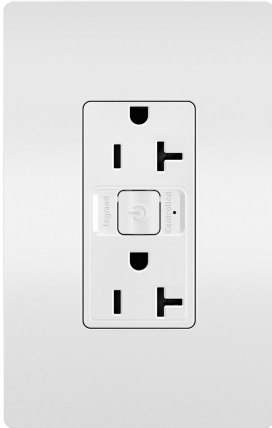

radiant Collection
radiant® Smart 20A Outlet with Netatmo, White
Part No. WNRR20WH

With this 20A smart outlet, take control lamps or small appliances from anywhere. (One outlet is app-controlled, the other is always on.) Monitor and manage energy usage through the app to reduce utility cost and waste. Part of the radiant® with Netatmo solution. Smart Lighting lets you control lights and power, from anywhere, adding safety and convenience to your home. And delivering it all with unprecedented range and reliability, radiant® with Netatmo leverages leading Netatmo technology to provide an ideal solution for larger homes with many smart products. Start with the Smart Gateway to establish a robust and dedicated mesh network, then add smart switches, dimmers and outlets to build a solution that perfectly fits a home's unique space and needs. Options even include wireless smart switches and dimmers for easily adding 3-way control. Screwless Wall Plates from the radiant® Collection included.

Features & Benefits

Smart Gateway REQUIRED.

Installs easily in place of an existing 20A outlet. Can be wired to extend control to all outlets downstream or load-side. One outlet is app-controlled, the other is always on.

More color options available to fit any style, including finishes to match current hardware and lighting trends.

Specifications

General Info

Product Line	Pass & Seymour	Color	White
Finish	Matte	Country Of Origin	China
Receptacle Type	Double	Number of Receptacles	2