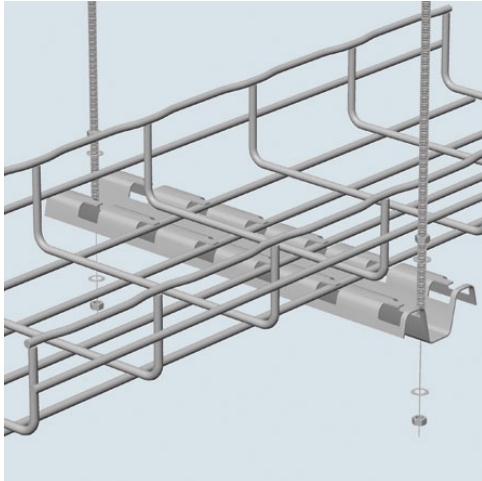

Cablofil
FAS PROFILE-STAINLESS (1D,,2W,,40L) [14014]
Part No. 14014

Cablofil Wiremesh Cable Tray concept based upon performance, safety and economy — three qualities which make Cablofil Wiremesh Cable Tray system preferred by installers. Cablofil adapts to the most complex configurations, and its structure gives maximum strength for minimum weight. The ease of creating fittings, carried out on site, as well as the wide range of unique and universal accessories gives complete freedom in routing combined with exceptionally fast installation.

Features & Benefits

For trapeze hung installations, use 4inch longer profile than tray width. Example: for CF 54/300 tray (12inch) use FAS P400 (16inch). Maximum threaded rod size is 3/8inch. For use with larger sizes of threaded rod, bracket holes must be drilled larger. Patented FAS style attachment secures tray without nuts and bolts. Threaded rods, nuts and washers sold separately.

Specifications

General Info

Product Line	Cablofil	Finish	Stainless 316
UPC Number	800388001770	Country Of Origin	China
Type	Supports		

Dimensions

Product Width US	2.67 in	Product Weight US	2.61 lb
Product Volume US	0.062 cu ft	Product Depth US	39.13 in
Product Height US	1.033 in		