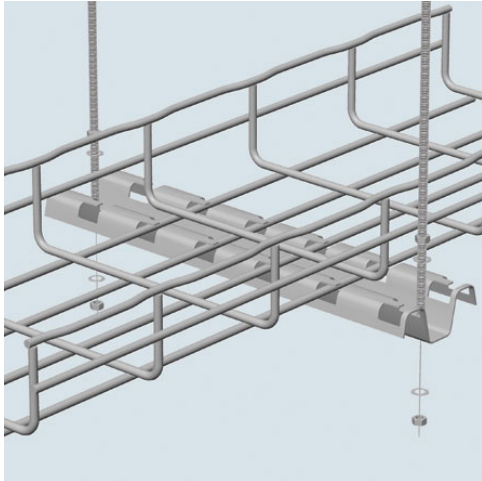

Cablofil
FAS PROFILE-STAINLESS (1D,,2W,,120L) [14034]
Part No. 14034

Cablofil Wiremesh Cable Tray concept based upon performance, safety and economy — three qualities which make Cablofil Wiremesh Cable Tray system preferred by installers. Cablofil adapts to the most complex configurations, and its structure gives maximum strength for minimum weight. The ease of creating fittings, carried out on site, as well as the wide range of unique and universal accessories gives complete freedom in routing combined with exceptionally fast installation.

Features & Benefits

For trapeze hung installations, use 4inch longer profile than tray width. Example: for CF 54/300 tray (12inch) use FAS P400 (16inch). Maximum threaded rod size is 3/8inch. For use with larger sizes of threaded rod, bracket holes must be drilled larger. Patented FAS style attachment secures tray without nuts and bolts. Threaded rods, nuts and washers sold separately.

Specifications

General Info

Product Line	Cablofil	Finish	Stainless 316
UPC Number	800388001831	Country Of Origin	China
Type	Supports		

Dimensions

Product Width US	2.67 in	Product Weight US	7.857 lb
Product Volume US	0.188 cu ft	Product Depth US	117.86 in
Product Height US	1.033 in		