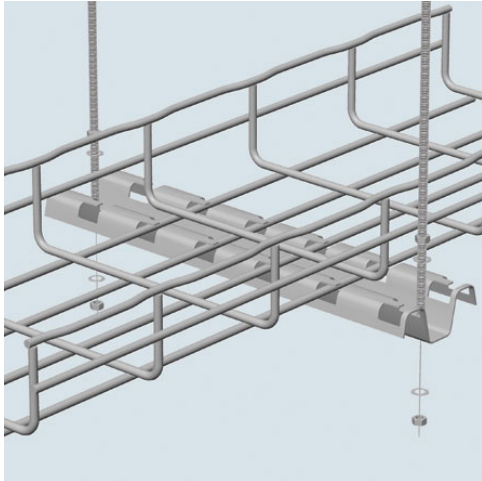

Cablofil
FAS PROFILE-STAINLESS (1D,,2W,,18L) [14454]
Part No. 14454

Cablofil Wiremesh Cable Tray concept based upon performance, safety and economy — three qualities which make Cablofil Wiremesh Cable Tray system preferred by installers. Cablofil adapts to the most complex configurations, and its structure gives maximum strength for minimum weight. The ease of creating fittings, carried out on site, as well as the wide range of unique and universal accessories gives complete freedom in routing combined with exceptionally fast installation.

Features & Benefits

For trapeze hung installations, use 4inch longer profile than tray width. Example: for CF 54/300 tray (12inch) use FAS P400 (16inch). Maximum threaded rod size is 3/8inch. For use with larger sizes of threaded rod, bracket holes must be drilled larger. Patented FAS style attachment secures tray without nuts and bolts. Threaded rods, nuts and washers sold separately.

Specifications

General Info

Product Line	Cablofil	Finish	Stainless 316
UPC Number	800388001985	Country Of Origin	Slovakia
Type	Supports		

Dimensions

Product Width US	2.67 in	Product Weight US	1.17 lb
Product Volume US	0.028 cu ft	Product Depth US	17.48 in
Product Height US	1.033 in		