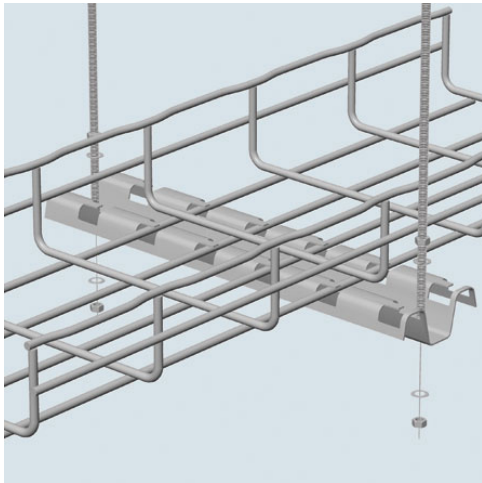

Cablofil
FAS PROFILE-STAINLESS (1D,,2W,,28L) [14704]
Part No. 14704

Cablofil Wiremesh Cable Tray concept based upon performance, safety and economy — three qualities which make Cablofil Wiremesh Cable Tray system preferred by installers. Cablofil adapts to the most complex configurations, and its structure gives maximum strength for minimum weight. The ease of creating fittings, carried out on site, as well as the wide range of unique and universal accessories gives complete freedom in routing combined with exceptionally fast installation.

Features & Benefits

For trapeze hung installations, use 4inch longer profile than tray width. Example: for CF 54/300 tray (12inch) use FAS P400 (16inch). Maximum threaded rod size is 3/8inch. For use with larger sizes of threaded rod, bracket holes must be drilled larger. Patented FAS style attachment secures tray without nuts and bolts. Threaded rods, nuts and washers sold separately.

Specifications

General Info

Product Line	Cablofil	Finish	Stainless 316
UPC Number	800388002104	Country Of Origin	China
Type	Supports		

Dimensions

Product Width US	2.67 in	Product Weight US	1.82 lb
Product Volume US	0.044 cu ft	Product Depth US	27.32 in
Product Height US	1.033 in		