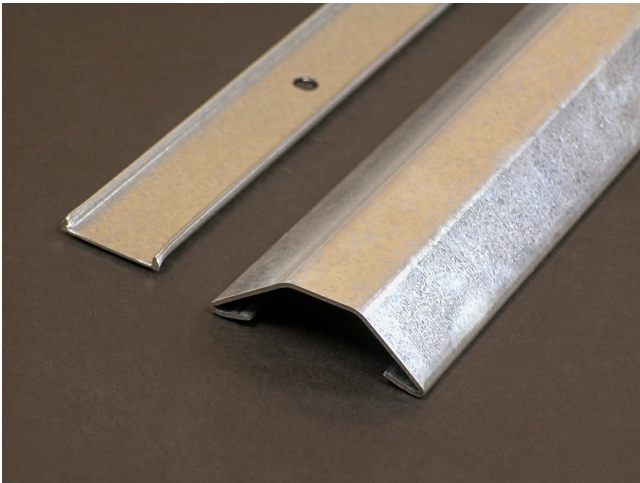

Wiremold  
1500 Series Overfloor Raceway Base and Cover  
Part No. 1500-10

.040" (1.0mm) galvanized steel. Packed ten 10' (3m) lengths per carton. Base has 9/32" (7.1mm) diameter mounting holes on centers of approximately 8" (203mm).

## Features & Benefits

.040" (1.0mm) galvanized steel. Packed ten 10' (3m) lengths per carton. Base has 9/32" (7.1mm) diameter mounting holes on centers of approximately 8" (203mm).