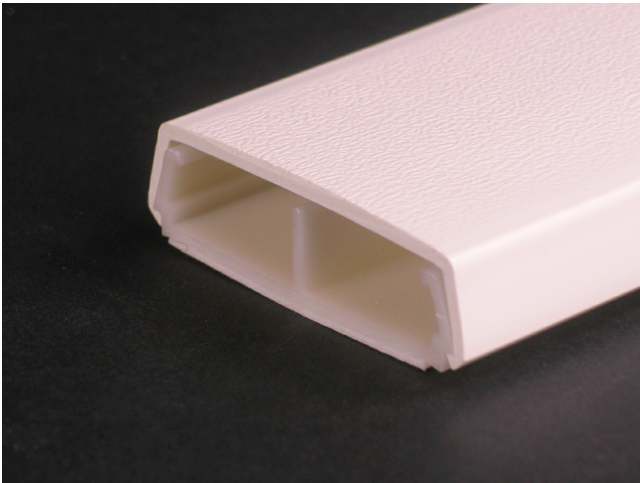

Wiremold
2300 Divided Raceway Base and Cover
Part No. 2300BACD-WH

Low-profile, two-piece raceway with durable, textured PVC ivory or white finishes. Available in 5' (1.52m) lengths. Supplied with wide adhesive tape along its entire length.

Features & Benefits

Low-profile, two-piece raceway with durable, textured PVC ivory or white finishes. Available in 5' (1.52m) lengths. Supplied with wide adhesive tape along its entire length.

Specifications