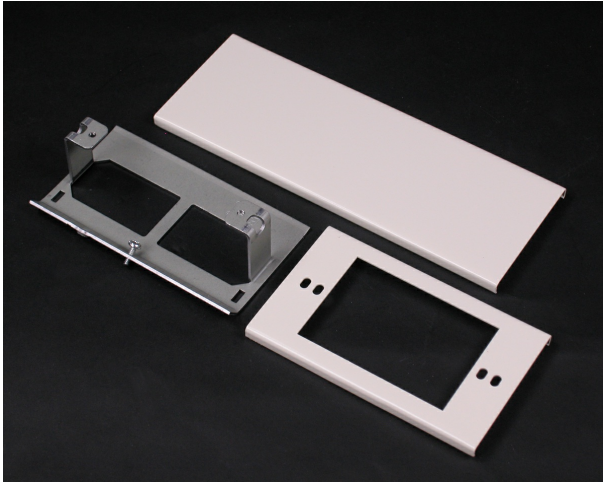

Wiremold  
30TP Series Single Gang Cover (White)  
Part No. 30TP-C-WH

Routing power, data, and A/V – neatly and simply – from up there to down here; that’s what Tele-Power® Poles are all about. Their sole purpose is to get the business end of your wire and cabling needs down to your workstation, equipment, or modular furniture. Specifically, in away-from-the-wall locations in open commercial office areas, schools, labs, stores and other sites. Whatever power, data, or A/V wiring you need to bring down to the desk, workstation, or cash registers, Wiremold Tele-Power Poles handle all of your needs effortlessly. For modular office furniture – our poles easily provide the hook up to feed office partitions. The poles are also available with specialized electrical circuits such as dedicated/isolated ground. Vertical drop poles give you the flexibility and capacity to devote both sides of the pole for single or dual service feeds. Legrand/Wiremold offers the broadest selection of open space solutions. With standard, custom and configurable products, you can rest assured that the right solution is readily available and adaptable to your current and future work environments.

## Features & Benefits

Add power receptacles or devices to existing modular Tele-Power Poles. Includes one receptacle mounting bracket.