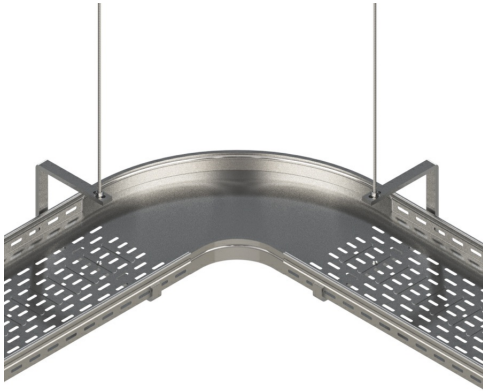

Cablofil
Center Hanger Style Bracket
Part No. 343281

Center Hanging Fiber Trough tray makes adding cables easy with the new ESO P31. The open side allows greater access to cable pathways up to 12" wide and makes covers easier to remove and replace. Designed for medium duty loads, the ESO P31 accepts 3/8" threaded rod and attaches to the tray with EZBN1/4 bolts. ESO P31 available in EZ (Electrozinc) and GC (Hot Dipped Galvanized) to match your application environment.

Features & Benefits

Open side allows cables to added to pathway easily
Use with 3/8" threaded rod
Packaged in sets of 6 and 10

Works with Fiber Trough or V-Trough Tray up to 12" wide
Steel construction is available in two finishes.

Specifications

General Info

Product Line	Cablofil	Finish	Hot Dipped Galvanized
UPC Number	800388247710	Country Of Origin	France

Dimensions

Product Width US	6.0 in	Product Height US	4.0 in
------------------	--------	-------------------	--------