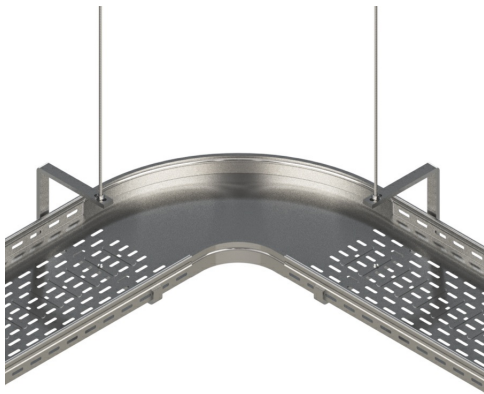

Cablofil
FTCHC300GC Vtrough Center Hanger 300 GC
Part No. 343283

Center Hanging Fiber Trough tray makes adding cables easy with the new ESO P31. The open side allows greater access to cable pathways up to 12" wide and makes covers easier to remove and replace. Designed for medium duty loads, the ESO P31 accepts 3/8" threaded rod and attaches to the tray with EZBN1/4 bolts. ESO P31 available in EZ (Electrozinc) and GC (Hot Dipped Galvanized) to match your application environment.

Features & Benefits

Open side allows cables to added to pathway easily
Use with 3/8" threaded rod
Packaged in sets of 6 and 10

Works with Fiber Trough or V-Trough Tray up to 12" wide
Steel construction is available in two finishes.

Specifications

General Info

Product Line	Cablofil	Finish	Hot Dipped Galvanized
UPC Number	800388247758	Country Of Origin	France

Dimensions

Product Width US	12.0 in	Product Height US	7.0 in
------------------	---------	-------------------	--------