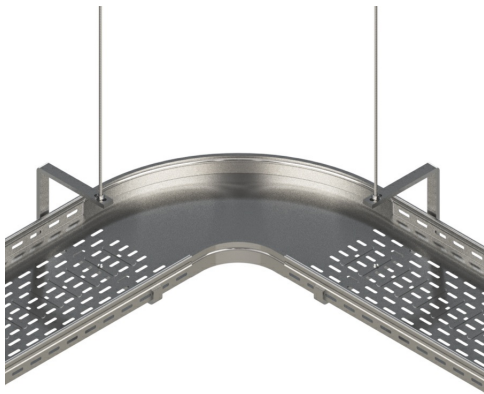

Cablofil
Center Hanger Style Bracket
Part No. 343284

Center Hanging Fiber Trough tray makes adding cables easy with the new ESO P31. The open side allows greater access to cable pathways up to 12" wide and makes covers easier to remove and replace. Designed for medium duty loads, the ESO P31 accepts 3/8" threaded rod and attaches to the tray with EZBN1/4 bolts. ESO P31 available in EZ (Electrozinc) and GC (Hot Dipped Galvanized) to match your application environment.

Features & Benefits

Open side allows cables to added to pathway easily
Use with 3/8" threaded rod
Packaged in sets of 6 and 10

Works with Fiber Trough or V-Trough Tray up to 12" wide
Steel construction is available in two finishes.

Specifications

General Info

Product Line	Cablofil	Finish	Hot Dipped Galvanized
UPC Number	800388247772	Country Of Origin	France

Buy American Act Compliance

BAA	Yes
-----	-----