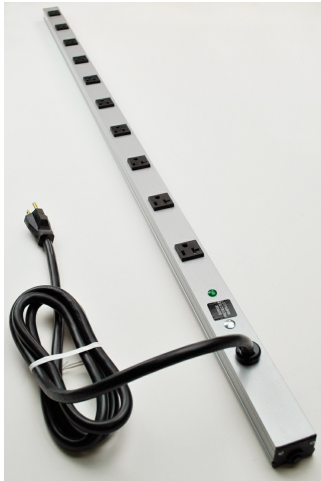

Legrand

CabinetMate Plug-In Outlet Center Unit / 120V/20A/48 long/10 O/L /15' cord
Part No. 4810ULBD20R

Ten 20A outlets with t-slots, 15' (4.6m) cord. Length 48" (1.2m). Receptacle center-to-center 4" (101mm). 20 Amp unit with a 20A resettable circuit breaker.

Additional Information

RoHS Conformant Yes

Technical Information

Voltage	125 V
Mounting Type	Spring Clip
Frequency Rating	60Hz Hz
Phase	Single
Enclosure Type	Aluminum
Environmental Conditions	Dry interior locations
