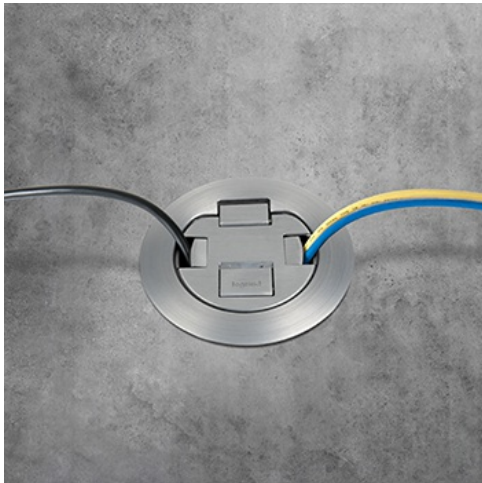

Wiremold  
4IN COVER ASSEMBLY SURFACE AA  
Part No. 4CTCAA

Designed for retrofit and new construction, Evolution Series 4" Poke-Thru devices provide convenient access to power, communications, and audio/video services recessed below floor level - providing maximum device protection. Two gangs of capacity allow you to configure services for the needs of your space. Evolution Series 4" Poke-Thru devices are the perfect fit for kiosks, training rooms, classrooms, healthcare facilities or commercial buildings with open-space architecture.

## Features & Benefits

All Evolution Series Poke-Thru Devices, like every Wiremold Poke-Thru Device, meet and exceed UL scrub water exclusion requirements for tile, carpet, and wood covered floors.