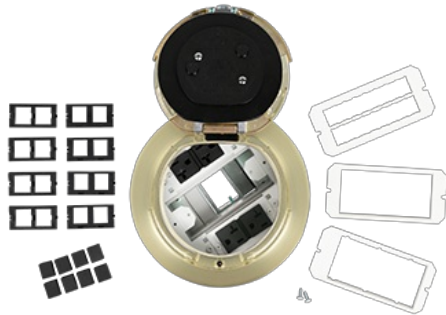

Wiremold
6IN PREWIRED FLUSH STYLE ASSEM SB SATIN BRASS
Part No. 6AT2PSB

Designed for retrofit and new construction, Evolution Series 6" Poke-Thru devices provide convenient access to power, communications, and audio/video services recessed below floor level - providing maximum device protection. With three gangs of capacity that allow you to configure services for the needs of your space, services can be placed in any location within the unit. The low-profile durable metal covers are available in seven finishes, designed to match any space. The cover also features sliding doors that allow cables to neatly egress from the unit, protecting cables while reducing tripping hazards. Evolution Series 6" Poke-Thru devices are the perfect fit for meeting and training rooms, classrooms, healthcare facilities or commercial buildings with open-space architecture.

Features & Benefits

All Evolution Series Poke-Thru Devices, like every Wiremold Poke-Thru Device, meet and exceed UL scrub water exclusion requirements for tile, carpet, and wood covered floors.

Specifications

General Info

Product Line	Wiremold	UPC Number	786564096498
Country Of Origin	United States	Construction	Assembled
Number of Knockouts	3	Application Sector	Commercial
Standard	cULus Listed Metallic Outlet Boxes: File E2961 Guide QCIT Meets Article 314.27(C) of NEC.	Type	Poke-Thru

Dimensions

Product Width US	7.25 in	Product Height US	16.25 in
Cubic Capacity	2578.88 cu in		

Listing Agencies / 3rd Party Agencies

cULus ListingNumber	E2961	cULus Listed	Yes
---------------------	-------	--------------	-----