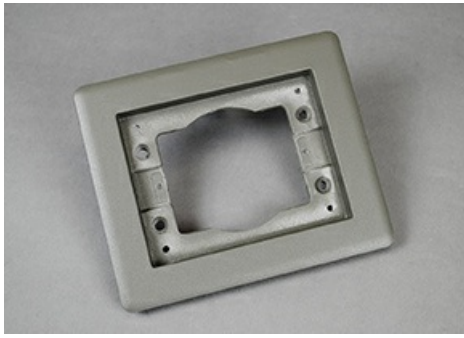

Wiremold
Flange
Part No. 817TCAL-GY

One-gang powder-coated aluminum combination carpet and tile flange, 6" x 5" (152.4mm x 127mm). Accepts Ortronics MAB6TJ TracJack and MAB3S2 Series II adapters and Wiremold CM Series Open System inserts, sold separately. NOTE: UL Listed for tile, terrazzo, and carpet floors. Brass covers and flanges are not interchangeable with aluminum or nonmetallic covers and flanges. Nonmetallic covers are interchangeable with aluminum flanges.

Features & Benefits

One-gang powder-coated aluminum combination carpet and tile flange, 6" x 5" (152.4mm x 127mm). Accepts Ortronics MAB6TJ TracJack and MAB3S2 Series II adapters and Wiremold CM Series Open System inserts, sold separately. NOTE: UL Listed for tile, terrazzo, and carpet floors. Brass covers and flanges are not interchangeable with aluminum or nonmetallic covers and flanges. Nonmetallic covers are interchangeable with aluminum flanges.

Dimensions

Product Width US	5.166 in	Product Height US	6.166 in
------------------	----------	-------------------	----------

Listing Agencies / 3rd Party Agencies

cULus ListingNumber	E2961	cULus Listed	Yes
---------------------	-------	--------------	-----