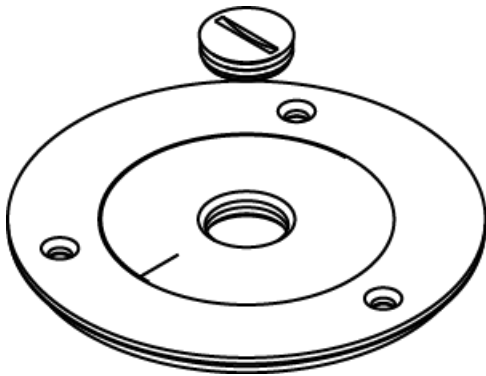

Wiremold
880 Series™ and Ratchet-Pro 881 Series Brass Cover Plate
Part No. 896TCK-1/2

Brass cover plate with 1/2" (12.7mm) threaded opening for tile.
Furnished with gasket and three screws.

Features & Benefits

Brass cover plate with 1/2" (12.7mm) threaded opening for tile. Furnished with gasket and three screws.

Specifications

General Info

Product Line	Wiremold	UPC Number	786564276258
Country Of Origin	China	Construction	Assembled
Application Sector	Commercial	Standard	cULus Listed Metallic Outlet Boxes: File E2961 Guide QCIT Meets Article 314.27(C) of NEC.
Type	Floor Box		

Dimensions

Product Width US	4.25 in
------------------	---------

Listing Agencies / 3rd Party Agencies

cULus ListingNumber	E2961	cULus Listed	Yes
---------------------	-------	--------------	-----

Additional Information