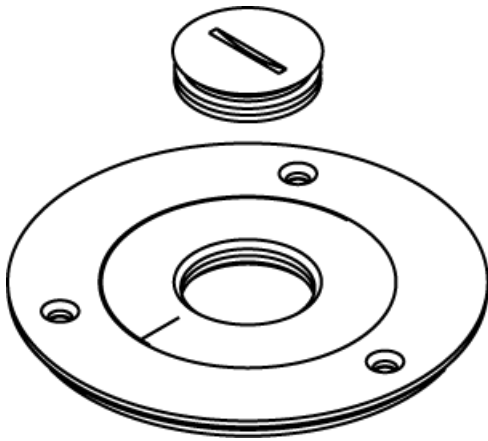

Wiremold  
880 Series™ and Ratchet-Pro 881 Series Brass Cover Plate  
Part No. 896TCK-1

Brass cover plate with 1" (25mm) threaded opening for tile. NOTE: For carpet or tile installations. All cover plates are furnished with gasket and three screws. The 895P Polycarbonate Series Cover Plates must be field modified for dual service.

## Features & Benefits

Brass cover plate with 1" (25mm) threaded opening for tile. Furnished with gasket and three screws.