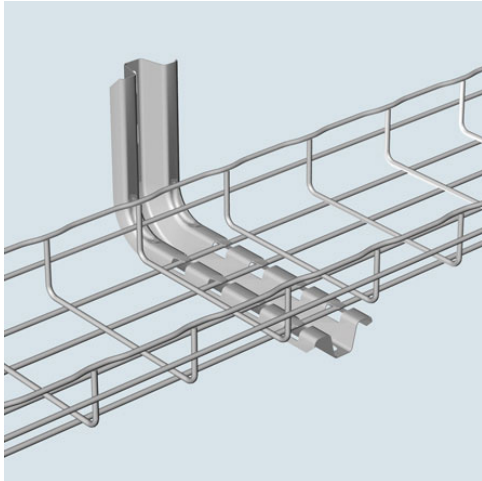

Cablofil
FAS L BRACKET-BLACK (2D,,4W,,8L) [941259]
Part No. 941259

Cablofil Wiremesh Cable Tray concept based upon performance, safety and economy; three qualities which make Cablofil Wiremesh Cable Tray system preferred by installers. Cablofil adapts to the most complex configurations, and its structure gives maximum strength for minimum weight. The ease of creating fittings, carried out on site, as well as the wide range of unique and universal accessories gives complete freedom in routing combined with exceptionally fast installation.

Features & Benefits

Use for tray support in under floor applications in combination with UFC Clamp or EDF Rail. Use patented locking tabs on FAS L to secure tray without additional hardware. Order "width" to match tray.

Specifications

General Info

Product Line	Cablofil	Finish	Custom Painted
UPC Number	800388009837	Country Of Origin	China
Type	Supports		

Dimensions

Product Width US	2.67 in	Product Weight US	1.148 lb
Product Volume US	0.113 cu ft	Product Depth US	10.96 in
Product Height US	6.673 in		