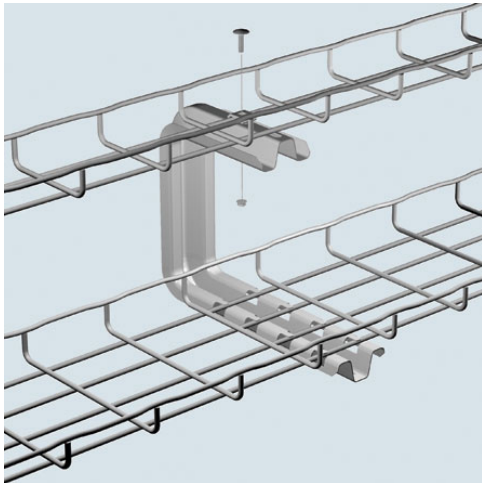

Cablofil
FAS C BRACKET-BLACK (2D,,6W,,4L) [941261]
Part No. 941261

Cablofil Wiremesh Cable Tray concept based upon performance, safety and economy; three qualities which make Cablofil Wiremesh Cable Tray system preferred by installers. Cablofil adapts to the most complex configurations, and its structure gives maximum strength for minimum weight. The ease of creating fittings, carried out on site, as well as the wide range of unique and universal accessories gives complete freedom in routing combined with exceptionally fast installation.

Features & Benefits

For cable tray installation under ceilings or overhangs. Can be stacked for multiple levels of Cablofil tray support. Saves installation time patented FAS style attachment holds cable tray secure without nuts and bolts. EZ BN 1/4 and CE 25 are sold separately.

Specifications

General Info

Product Line	Cablofil	Finish	Custom Painted
UPC Number	800388009851	Country Of Origin	China
Type	Supports		

Dimensions

Product Width US	2.67 in	Product Weight US	1.41 lb
Product Volume US	0.09 cu ft	Product Depth US	7.03 in
Product Height US	8.268 in		