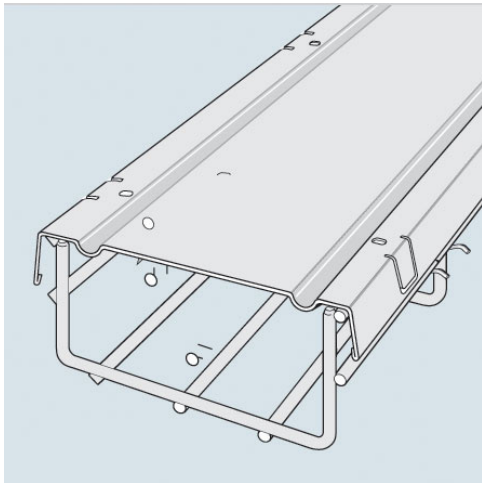

Cablofil
CABLOFIL COVER-BLACK (3 PCS) [941333]
Part No. 941333

Cablofil Wiremesh Cable Tray concept based upon performance, safety and economy; three qualities which make Cablofil Wiremesh Cable Tray system preferred by installers. Cablofil adapts to the most complex configurations, and its structure gives maximum strength for minimum weight. The ease of creating fittings, carried out on site, as well as the wide range of unique and universal accessories gives complete freedom in routing combined with exceptionally fast installation.

Features & Benefits

Cover eliminates dirt and dust build-up on cable. Field fabricate on-site to fit changes in levels. Use built-in tabs for permanent attachment to tray. 3- 3.3' covers are included in each package to cover 1-10' section of tray.

Specifications

General Info

Product Line	Cablofil	Finish	Custom Painted
UPC Number	800388010413	Country Of Origin	Italy
Type	Straight Sections		

Dimensions

Product Width US	5.25 in	Product Weight US	5.84 lb
Product Volume US	0.12 cu ft	Product Depth US	39.5 in
Product Height US	1.0 in		