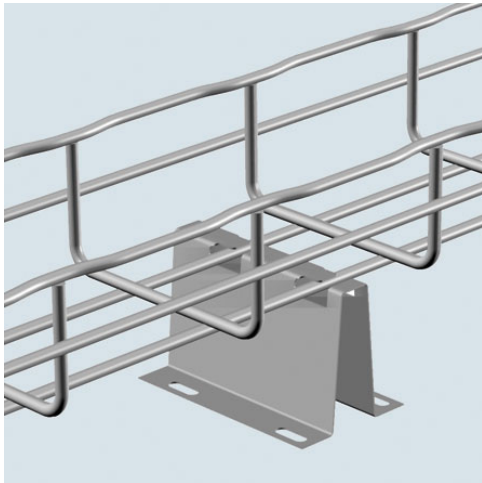

Cablofil
UNDER FLOOR SUPPORT STAND PREGALV (6D,8W,4L)
Part No. 942354

Cablofil Wiremesh Cable Tray concept based upon performance, safety and economy; three qualities which make Cablofil Wiremesh Cable Tray system preferred by installers. Cablofil adapts to the most complex configurations, and its structure gives maximum strength for minimum weight. The ease of creating fittings, carried out on site, as well as the wide range of unique and universal accessories gives complete freedom in routing combined with exceptionally fast installation.

Features & Benefits

Raises cable pathway within easy reach of floor openings.

Slotted mounting holes allow for quick attachment to floor deck.

Installs quickly patented FAS locking tabs require no additional hardware to secure tray.

Supports tray independently of raised floor systems.

Specifications

General Info

| | | | |
|--------------|---------------|-------------------|----------------|
| Product Line | Cablofil | Finish | Pre-Galvanized |
| UPC Number | 800388011687 | Country Of Origin | United States |
| Standard | UL Classified | Type | Supports |

Dimensions

| | | | |
|-------------------|-------------|-------------------|--------|
| Product Width US | 7.64 in | Product Weight US | 2.3 lb |
| Product Volume US | 0.232 cu ft | Product Depth US | 8.3 in |
| Product Height US | 6.333 in | | |