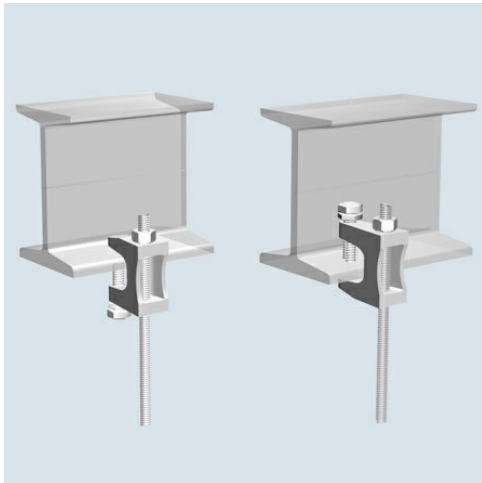

Cablofil
1/2" THREADED ROD BEAM CLAMP [942847]
Part No. 942847

Cablofil Wiremesh Cable Tray concept based upon performance, safety and economy

Features & Benefits

Three qualities which make Cablofil Wiremesh Cable Tray system preferred by installers. Cablofil adapts to the most complex configurations, and it's structure gives maximum strength for minimum weight. The ease of creating fittings, carried out on site, as well as the wide range of unique and universal accessories gives complete freedom in routing combined with exceptionally fast installation.

Specifications

General Info

Product Line	Cablofil	Finish	Electrozinc
UPC Number	800388014350	Country Of Origin	China
Type	Accessories		

Dimensions

Product Width US	2.25 in	Product Weight US	1.3 lb
Product Volume US	0.007 cu ft	Product Depth US	2.25 in
Product Height US	2.5 in		