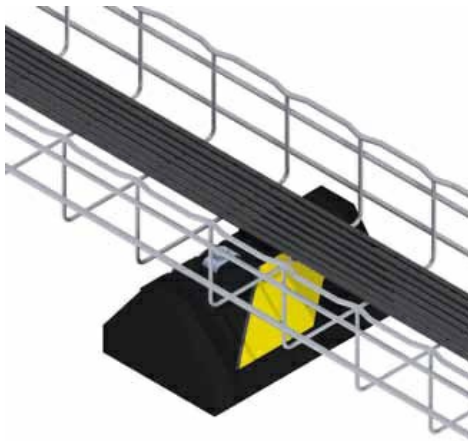

Cablofil
CabloPort Extension with FASP 8" Long 8" High [943565]
Part No. 943565

Cablo-Port is a UV and Weather resistant rubber base that creates a cushion between rooftop mounted equipment and sensitive roofing materials. Available in two styles, the Standard style is perfect for smaller loads and tight spaces and the Widebody design provides a broad base to minimize roof pressure and a larger area for glue application. Cablo-Port is also available with a wide variety of pre-mounted support options, including FAS P and Channel.

Features & Benefits

- Height adjustable: For support of cable pathways with varying heights . Base includes: two (2) 1/2' Electrozinc threaded rod risers and FAS Profile or channel.
- Install on any roofing material . Supports are available in three finishes.
- Standard series maximum load: 150 lbs. Widebody design: has maximum load of 500 lbs. Provides 5 times the surface area to minimize roof material pressure, increase load capacity and provide over 120 square in/ft for glue application.

Specifications

General Info

Product Line	Cablofil	Finish	Other
UPC Number	800388019508	Country Of Origin	Canada
Application Sector	Commercial	Type	Fasteners

Dimensions

Product Width US	6.0 in	Product Weight US	6.2 lb
Product Volume US	0.222 cu ft	Product Depth US	8.0 in
Product Height US	8.0 in		