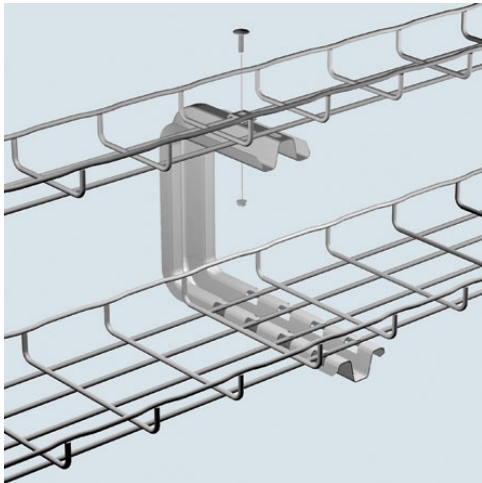

Cablofil
FAS C BRACKET-WHITE (2D,,6W,,8L) [944879]
Part No. 944879

Cablofil Wiremesh Cable Tray concept based upon performance, safety and economy—three qualities which make Cablofil Wiremesh Cable Tray system preferred by installers. Cablofil adapts to the most complex configurations, and its structure gives maximum strength for minimum weight. The ease of creating fittings, carried out on site, as well as the wide range of unique and universal accessories gives complete freedom in routing combined with exceptionally fast installation.

Features & Benefits

For cable tray installation under ceilings or overhangs. Can be stacked for multiple levels of Cablofil tray support. Saves installation time patented FAS style attachment holds cable tray secure without nuts and bolts. EZ BN 1/4 and CE 25 are sold separately.

Specifications

General Info

Product Line	Cablofil	Finish	Custom Painted
UPC Number	800388469204	Country Of Origin	China
Type	Supports		

Dimensions

Product Width US	2.67 in	Product Weight US	1.677 lb
Product Volume US	0.14 cu ft	Product Depth US	10.96 in
Product Height US	8.268 in		