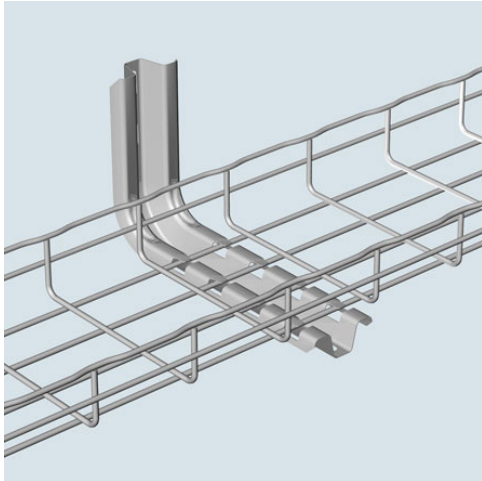

Cablofil
FAS L BRACKET-WHITE (2D,,4W,,4L) [944883]
Part No. 944883

Cablofil Wiremesh Cable Tray concept based upon performance, safety and economy — three qualities which make Cablofil Wiremesh Cable Tray system preferred by installers. Cablofil adapts to the most complex configurations, and its structure gives maximum strength for minimum weight. The ease of creating fittings, carried out on site, as well as the wide range of unique and universal accessories gives complete freedom in routing combined with exceptionally fast installation.

Features & Benefits

Use for tray support in under floor applications in combination with UFC Clamp or EDF Rail. Use patented locking tabs on FAS L to secure tray without additional hardware. Order "width" to match tray.

Specifications

General Info

Product Line	Cablofil	Finish	Custom Painted
UPC Number	800388469235	Country Of Origin	China
Type	Supports		

Dimensions

Product Width US	2.67 in	Product Weight US	0.861 lb
Product Volume US	0.072 cu ft	Product Depth US	7.03 in
Product Height US	6.673 in		